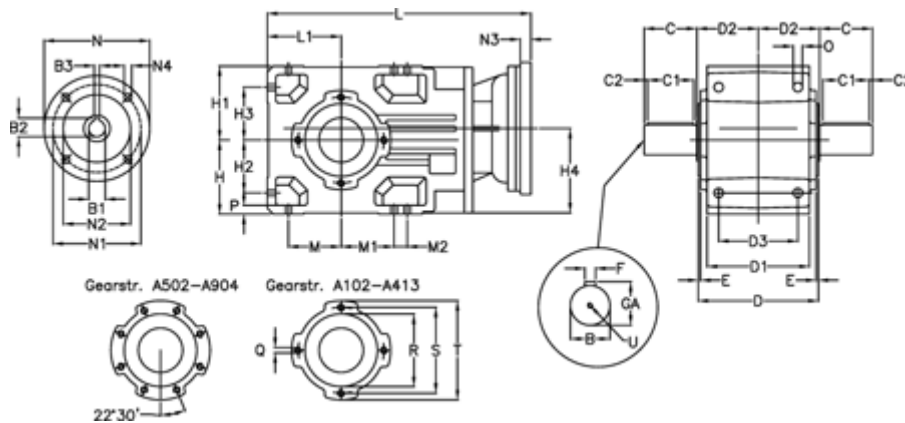

Article number: 29600206312220
 Description: Bevel helical gearbox
 A202UD-63,1-P63B5

Measures

B = 30	D1 = 110	H1 = 80	M2 = 0	Q = M8x15
B1 = 11	D2 = 73	H2 = 60.0	N = 140	R = 95
B2 = 12.8	D3 = 90	H3 = 60.0	N1 = 115	S = 115
B3 = 4	Description = A202UD-xx-P63 B5	H4 = 93.0	N2 = 95	T = 140
C = 60	E = 3.0	L = 306.0	N3 = 0	U = M10x22
C1 = 50	F = 10	L1 = 80	N4 = M8x19	
C2 = 5.0	GA = 33.0	M = 60.0	O = 9.5	
D = 136	H = 80	M1 = 60.0	P = 9	